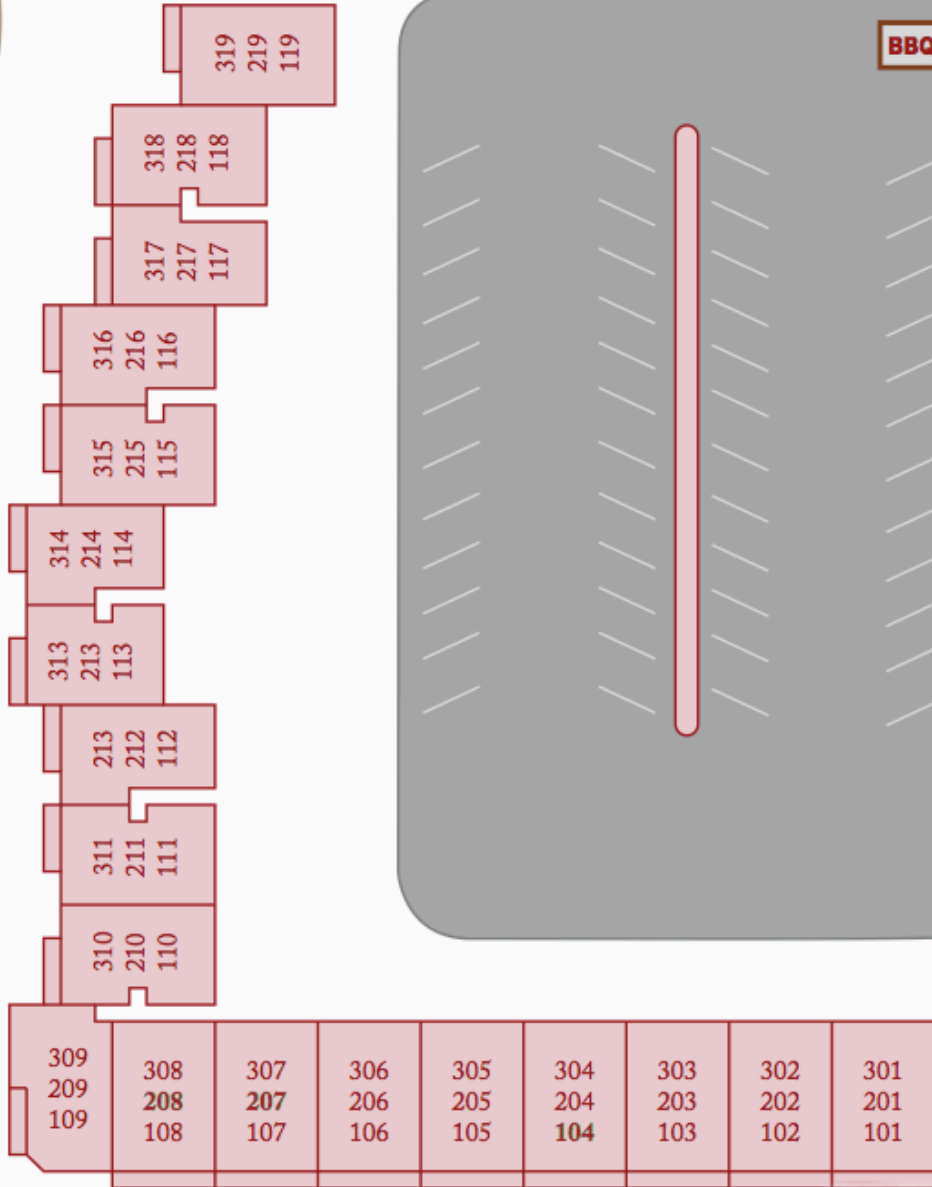

# KUHIO SHORES

## Site Plan

(Floors 1-2-3)

5050 Lawai Rd.

Lawai Beach

# KUHIO SHORES

Site Plan  
(4th Floor)

5050 Lawai Rd.